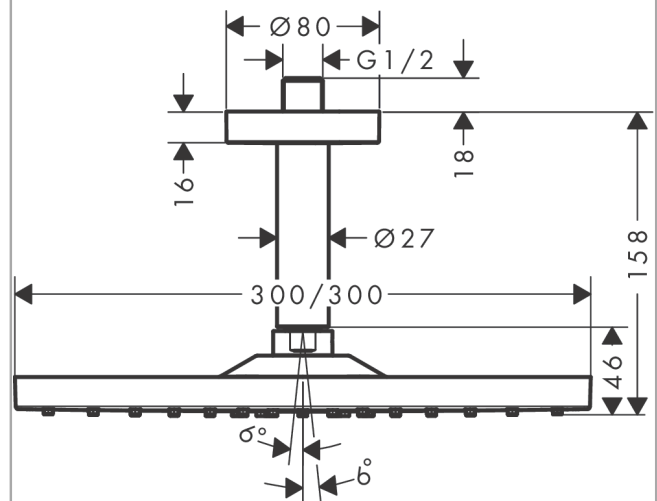

Raindance E

Overhead shower 300 1jet with ceiling connector

Surfaces: **Polished Gold Optic** Article Number: **26250990**

Description

product features

- consists of: overhead shower, ceiling connector
- shower head size: 300 x 300 mm
- spray type: RainAir
- ball-joint: overhead shower angle adjustable
- material spray disc: metal
- brass ceiling connector
- ceiling connection length: 158 mm
- maximum flow rate at 3 bar: 17 l/min
- flow rate RainAir spray (at 3 bar): 17 l/min
- minimum flow pressure: 1,4 bar
- spray disc removable for cleaning
- installation: ceiling
- connection thread G ½
- connection dimension: DN15
- suitable for continuous flow water heaters

Technology

Design awards

Certificates

Product image

Scale drawing

Raindance E

Overhead shower 300 1jet with ceiling connector

Surfaces: **Polished Gold Optic** Article Number: **26250990**

Flowchart

The consumption was measured in combination with the appropriate fittings (thermostat/mixer/in-wall valve) to reflect actual application in practice.