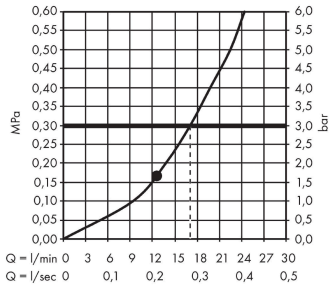

Raindance E

Overhead shower 300 1jet with ceiling connector

Surfaces: **Polished Gold Optic** Article Number: **26250990**

Description

product features

- consists of: overhead shower, ceiling connector
- shower head size: 300 x 300 mm
- spray type: RainAir
- ball-joint: overhead shower angle adjustable
- material spray disc: metal
- brass ceiling connector
- ceiling connection length: 158 mm
- maximum flow rate at 3 bar: 17 l/min
- flow rate RainAir spray (at 3 bar): 17 l/min
- minimum flow pressure: 1,4 bar
- spray disc removable for cleaning
- installation: ceiling
- connection thread G ½
- connection dimension: DN15
- suitable for continuous flow water heaters

Technology

Design awards

Certificates

Product image

Scale drawing

Raindance E

Overhead shower 300 1jet with ceiling connector

Surfaces: **Polished Gold Optic** Article Number: **26250990**

Flowchart

The consumption was measured in combination with the appropriate fittings (thermostat/mixer/in-wall valve) to reflect actual application in practice.